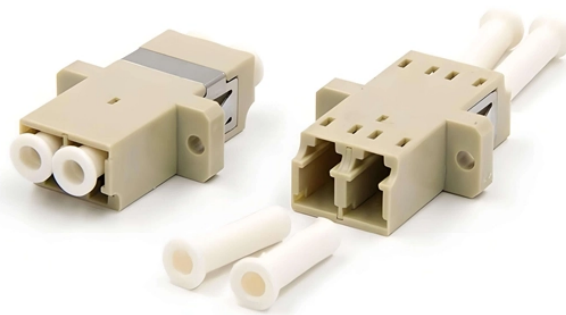

### Overview

Tonga Cable Limited (TCL) owns and manages the fibre-optic submarine cable, connecting Tonga to Fiji, which was commissioned in August 2013. The cable cost was around T\$36 million and was financed through grants from the World Bank Group and the Asian Development Bank. It is 827 kilometres (514 mi) long and was activated in 2013. It has cable landing points at Sopu, a suburb of Nuku'alofa in Tonga, and Suva, Fiji. 6%, Tonga Communications Corporation (TCC) 16. TCL was formed in November 2009 with the approval of the Government of Tonga to build and manage a submarine. Tonga Cable Limited is a public enterprise, we are 80% owned by the Government, providing reliable, safe and affordable high speed internet as its core service.

## Tonga fiber optic cable manufacturer for smart buildings

Tonga Cable System is a submarine fiber-optic cable system connecting Tonga with Fiji, where it connects to other international networks. It is 827 kilometres (514 mi) long and was activated in 2013. It has cable landing points at Sopu, a suburb of Nuku'alofa in Tonga, and Suva, Fiji. The project was funded by Asian Development Bank and the World Bank. An extension of the cable to Ha'apai and Vava'u was commissioned in April 2018.