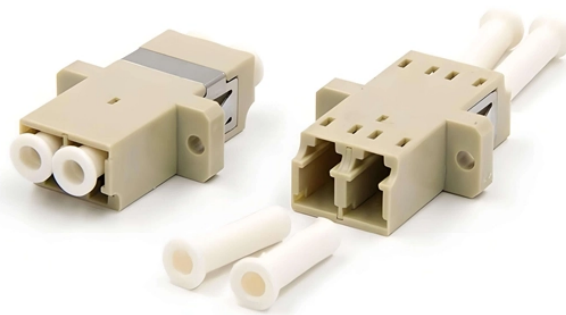

Tonga fiber optic cable manufacturer for smart buildings

Overview

Tonga Cable Limited (TCL) owns and manages the fibre-optic submarine cable, connecting Tonga to Fiji, which was commissioned in August 2013. The cable cost was around T\$36 million and was financed through grants from the World Bank Group and the Asian Development Bank. It is 827 kilometres (514 mi) long and was activated in 2013. It has cable landing points at Sopu, a suburb of Nuku'alofa in Tonga, and Suva, Fiji. 6%, Tonga Communications Corporation (TCC) 16. TCL was formed in November 2009 with the approval of the Government of Tonga to build and manage a submarine. Tonga Cable Limited is a public enterprise, we are 80% owned by the Government, providing reliable, safe and affordable high speed internet as its core service.

Tonga fiber optic cable manufacturer for smart buildings

Tonga Cable System is a submarine fiber-optic cable system connecting Tonga with Fiji, where it connects to other international networks. It is 827 kilometres (514 mi) long and was activated in 2013. It has cable landing points at Sopu, a suburb of Nuku'alofa in Tonga, and Suva, Fiji. The project was funded by Asian Development Bank and the World Bank. An extension of the cable to Ha'apai and Vava'u was commissioned in April 2018.