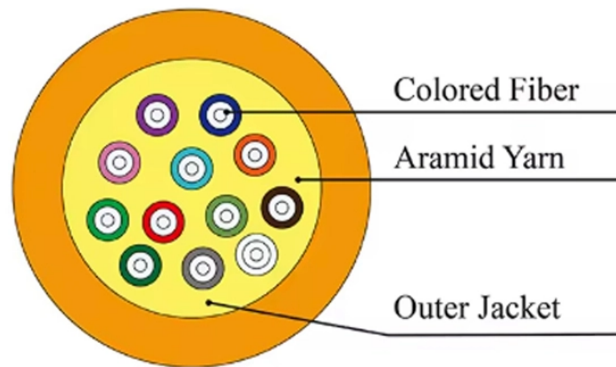

Tonga power distribution box cabinet