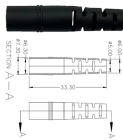

Discover the essential guide to cable tray systems. Learn about ladder, trough, and wire mesh types, key components, and expert installation tips for safe and organized cable management.

When fitting cable trays and their accessories, the products are cut on site to create changes of direction, adjust sections, etc. Damage can also occur during handling; as a result, both the ...

Cable tray length is selected based on the load to be supported, the distance between the supports (also referred to as the span), and handling and installation constraints.

Explore the ultimate guide to cable trays surface treatment, covering galvanization, HDG, painting, powder coating, anodizing, and more.