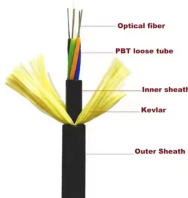

For network planners, project managers, and procurement specialists, understanding the G.652D fiber specification, current G.652D fiber ...