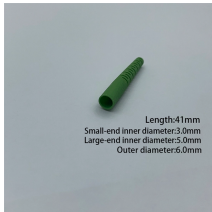

Busbars are indispensable components of high-voltage power systems, ensuring efficient and safe power transmission. Selecting and utilizing ...