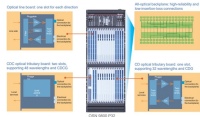

Cablofil is the global gold standard for total cable management. Explore the one-stop shop for innovative, fast, and dependable cable management systems including wire mesh tray, ladder cable ...