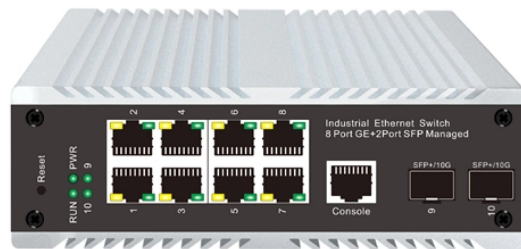

## UAE PoE Switch 10G

## UAE PoE Switch 10G

SKU: USW-Pro-XG-10-PoE Fast Shipping Secure payment Types of Switch: Access Switch Number of Ports: 10Ports Power over Ethernet: PoE Availability

Following Britain's military departure from the UAE in 1971, and its establishment as a new state, the UAE laid claim to Iranian-occupied islands of Abu Musa and the Greater and the Lesser Tunbs, ...

United Arab Emirates is a country that also called the UAE and Emirates. It is located in the southeastern corner of the Arabian Peninsula, bordering Saudi Arabia to the south and Oman to the ...

The Switch Pro 24 PoE (USW Pro 24 PoE) is a fully managed switch with (16) GbE, PoE+ RJ45 ports, (8) GbE, PoE++ RJ45 ports, and (2) 10G SFP+ ports. The USW Pro 24 PoE combines a rich set of ...