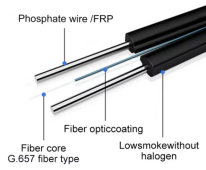

Prices for a new electrical box vary by type, size, and labor, with main panels typically driving most of the expense. Key cost drivers include panel amperage, number of circuits, location, ...