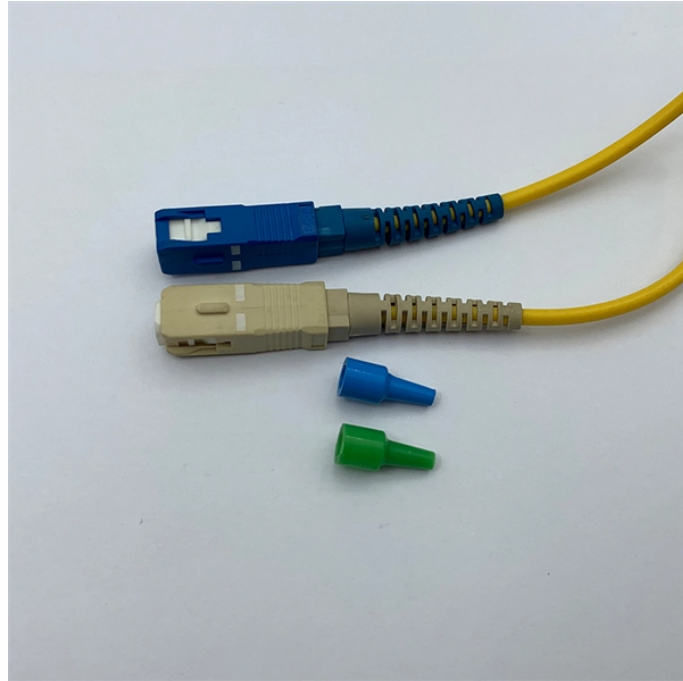

US Home Electrical Distribution Box Prices