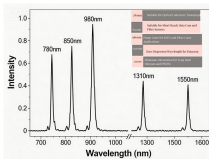

Hubbell's NEXTFRAME® Ladder Tray is the effective and widely used cable runway that supports and delivers bundles of cable between cabinets, racks, and closets, along walls, and suspended from ...