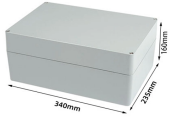

Indzawo Optic Connect

W600 Distribution Box

W600 Distribution Box

Schneider Electric Global. NSYOPB6U5F - Wall-Mounted Open Box 6U W600 D500 Fixed 19

The WISKA WDB IP65 wall mounting distribution boxes are manufactured with a robust ABS plastic and feature a lockable door and internal mounting plate that comes as standard. These electrical ...

It is the responsibility of the person installing the electrical equipment to ensure that the installation meets the requirements of the IET wiring regulations and is therefore "fit for purpose".

This large, strong surface-mounted 3 Phase Electricity Meter Box is made from thick, insulating, fire-resistant, and self-extinguishing composite GRP (Glass Reinforced Plastic).