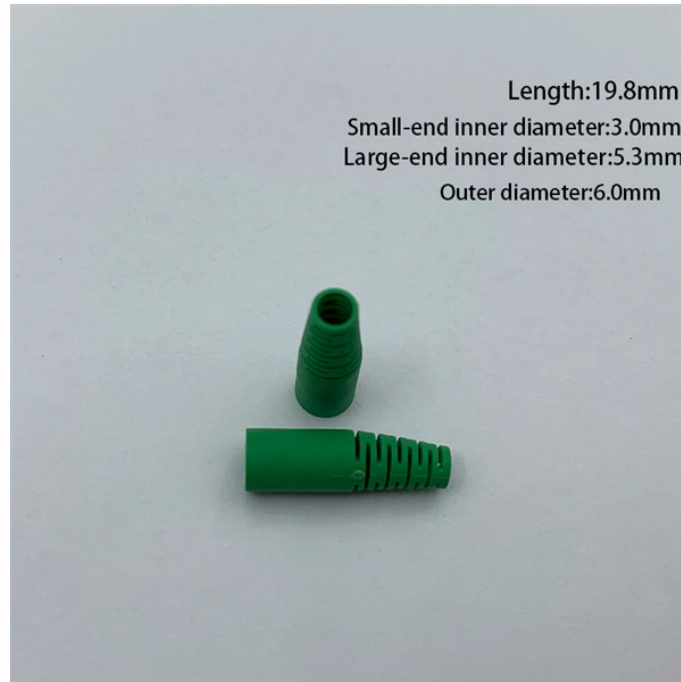

Indzawo Optic Connect

W600 Distribution Box

W600 Distribution Box

Schneider Electric Global. NSYOPB6U5F - Wall-Mounted Open Box 6U W600 D500 Fixed 19

The WISKA WDB IP65 wall mounting distribution boxes are manufactured with a robust ABS plastic and feature a lockable door and internal mounting plate that comes as standard. These electrical ...

It is the responsibility of the person installing the electrical equipment to ensure that the installation meets the requirements of the IET wiring regulations and is therefore "fit for purpose".

This large, strong surface-mounted 3 Phase Electricity Meter Box is made from thick, insulating, fire-resistant, and self-extinguishing composite GRP (Glass Reinforced Plastic).