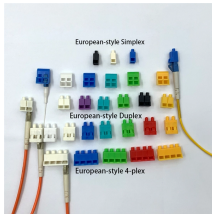

Indzawo Optic Connect

What are the different sizes and specifications of mesh cable trays

What are the different sizes and specifications of mesh cable trays

Explore high-quality wire mesh cable trays from Patil More Exports. Customizable sizes, durable stainless steel and galvanized finishes, fully certified for industrial and export bulk orders.

Explore various cable tray types and sizes for electrical installations. Learn about ladder, perforated, solid-bottom, wire mesh, and channel trays in this complete guide.

Explore standard sizes by tray type, understand width and depth limits, and see how to calculate and choose compliant cable tray sizes for real projects.