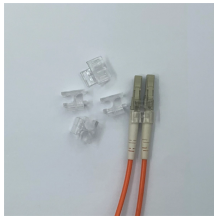

What are the features of cable tray fixing clips

Overview

These are the most corrosion-resistant tray systems we offer for routing cable and hose in configurations such as curves, slopes, and tees. Cut, bend, and connect the wire mesh trays. Straight. Cable Tray Grounding Conductor Clamp, Material: Copper Free Aluminum, Finish: Electro tinned, For 6 - 2/0 AWG Grounding Wire Category: Cable Tray Clamps 1 1/2 CABLE TRAY CONDUIT CLAMP - OUTSIDE RAIL Category: Cable Tray Clamps GREAVES GBC2A-SST GROUNDING CLAMP #14AWG - #2 STR STAINLE SS STEEL. Unit desc. Walraven Britclips® Utility Clip / Light Duty Cable Tray Bracket is a product of Walraven. Smart solutions for every installer. □ High quality □ Free project support The KBT Wire Basket Tray Clip is an easy-to-install time-saving solution for securely attaching wire basket tray to strut. Simply place the basket tray on top of the strut, position the KBT clip over the tray at the desired position, squeeze the KBT. Using LINIAN Cable Tray Clips you can drastically reduce time. Searching for sturdy, reliable hold down clamps to organize and secure cable trays?

This guide highlights top-rated clamps and clips that are well-suited for

basket and wire mesh cable trays, as well as under-desk and floor installations.

What are the features of cable tray fixing clips

What makes our cable tray clip stand out: 90% faster installation. Forget about stainless steel cables ties and the ratcheting tool. Using LINIAN Cable Tray Clips you can drastically reduce ...

Discover the best fixing and mounting options for cable trays and wire mesh basket trays. CMW shares tips for efficient cable management.

What makes our cable tray clip stand out: 90% faster installation. Forget about stainless steel cables ties and the ratcheting tool. Using LINIAN ...

Use three clips per strut support for trays up to 18" (457mm) and add one clip per strut support for each additional 6" (150mm) of tray width. No load rating, for positioning only.