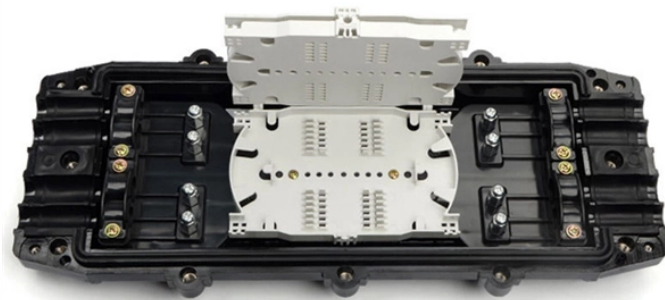

What are the features of cable tray fixing clips

Overview

These are the most corrosion-resistant tray systems we offer for routing cable and hose in configurations such as curves, slopes, and tees. Cut, bend, and connect the wire mesh trays. Straight. Cable Tray Grounding Conductor Clamp, Material: Copper Free Aluminum, Finish: Electro tinned, For 6 - 2/0 AWG Grounding Wire Category: Cable Tray Clamps 1 1/2 CABLE TRAY CONDUIT CLAMP - OUTSIDE RAIL Category: Cable Tray Clamps GREAVES GBC2A-SST GROUNDING CLAMP #14AWG - #2 STR STAINLE SS STEEL. Unit desc. Walraven Britclips® Utility Clip / Light Duty Cable Tray Bracket is a product of Walraven. Smart solutions for every installer. □ High quality □ Free project support The KBT Wire Basket Tray Clip is an easy-to-install time-saving solution for securely attaching wire basket tray to strut. Simply place the basket tray on top of the strut, position the KBT clip over the tray at the desired position, squeeze the KBT. Using LINIAN Cable Tray Clips you can drastically reduce time. Searching for sturdy, reliable hold down clamps to organize and secure cable trays?

This guide highlights top-rated clamps and clips that are well-suited for

basket and wire mesh cable trays, as well as under-desk and floor installations.

What are the features of cable tray fixing clips

Cable Tray Ground Clamp, 6 AWG - 250 MCM, Aluminum With Tin Plating, Stainless Steel Hardware, Suitable for Outdoor Applications With Flange In/Out Cable Tray Design

Made from nylon, these clips offer aging and UV resistance, with insulation properties suitable for indoor use. The design supports rapid organization of cables along walls or surfaces, ...