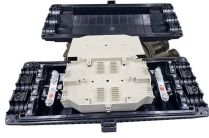

What is a cable tray ? ABB offers a number of different types of cable tray for use in a range of different applications and environments.