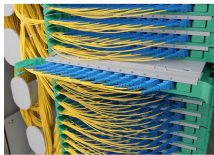

What are the new types of cable trays

What are the new types of cable trays

Learn how to choose the best cable tray system for your needs. Explore types, materials, installation tips, and NEC compliance in this expert guide.

Discover the essential guide to cable tray systems. Learn about ladder, trough, and wire mesh types, key components, and expert installation tips ...

Selecting the correct cable tray type is not arbitrary—it depends on a combination of cable characteristics, environmental conditions, and installation requirements.

Types of Cable Trays and Sizes Explore various cable tray types and sizes for electrical installations. Learn about ladder, perforated, solid-bottom, wire mesh, and channel trays in this complete guide.

Cable trays are components of support systems for power and communications cables and wires. A cable tray system supports and protects both power and signal cables and facilitates ...

Discover the essential guide to cable tray systems. Learn about ladder, trough, and wire mesh types, key components, and expert installation tips for safe and organized cable management.