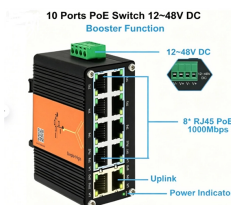

Choosing the Right Tray: Ladder, Perforated, or Wire Basket? The optimal tray would be based on the weight of the wires and their destination. No tray is the best one to suit all jobs, but ...