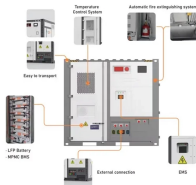

Hubbell's NEXTFRAME® Ladder Tray is the effective and widely used cable runway that supports and delivers bundles of cable between cabinets, racks, and closets, along walls, and suspended from ...

MP Husky's cable tray selector for choosing the correct tray type (ladder, solid bottom, perforated, wire mesh) and size based on load, cable type and installation requirements.