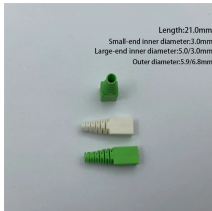

This guide explains the critical steps in fireproof cable trays acceptance, covering coating processes, inspection standards, and more. By following these steps, you can enhance durability ...