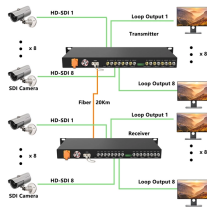

These scale-dependent distinctions, which define the hierarchy of transport bottlenecks, are summarized in Fig. 22. Resolving the junction-limited nature of these networks remains the ...

SECTION IV. THE JOHN AND MARCIA PRICE COLLEGE OF ENGINEERING 10. Medical Imaging Using Near - Infrared Waves Luis Lorenzo Delos Reyes 39 11. Research Reflection by Luis Lorenzo ...