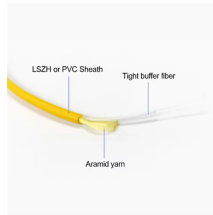

What does optical cable reservation mean

Then, no matter direct-buried construction, pipeline construction and overhead construction, the optical cable is required to be reserved in wall construction. At present, the reserved...