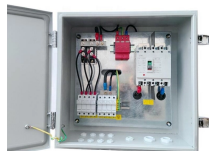

In this article, we'll explore the most common types of cable trays, their advantages, and the cable tray sizes available to help you choose the right one for your project.