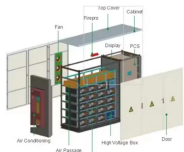

What is a floor distribution box

Choose tile made specifically for use as flooring or select tile you can install on both your walls and floor. Explore our extensive catalog of tile types, including ceramic, porcelain, natural stone and glass.