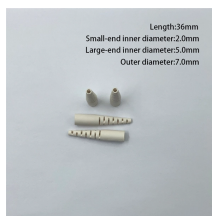

What is a Floor-Mounted Distribution Box? A floor-mounted distribution box is a power control unit that is installed directly on the floor, often with a sturdy base or frame for support. It is ...