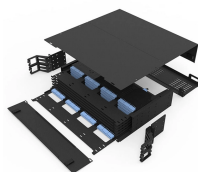

We offer a wide range of 1-24 core FDB boxes and ODF cabinets for indoor/outdoor FTTX deployment. Durable, IP65 rated, and easy to install. Browse our models and get a wholesale quote.