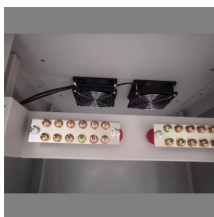

Explosion proof Distribution Boxes HLDP03-M Malaysia Zone 1 and Zone 2 Zone 21 and Zone 22 Meet the necessities in the following industries, such as petroleum, chemical, electricity, medicine, textile, ...