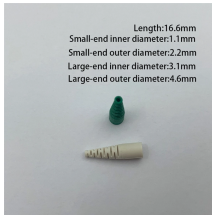

We supply genuine grade Galvanized Cable Tray in Bastar, Sonbhadra, Dharmapuri. Our highly trained and experienced professionals never mind working beyond boundaries in bringing safe and precise ...