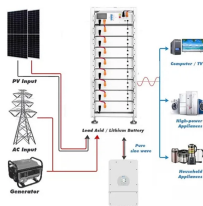

You use can to indicate that someone has the ability or opportunity to do something. Don't worry yourself about me, I can take care of myself. I can't give you details because I don't actually have any details. ...