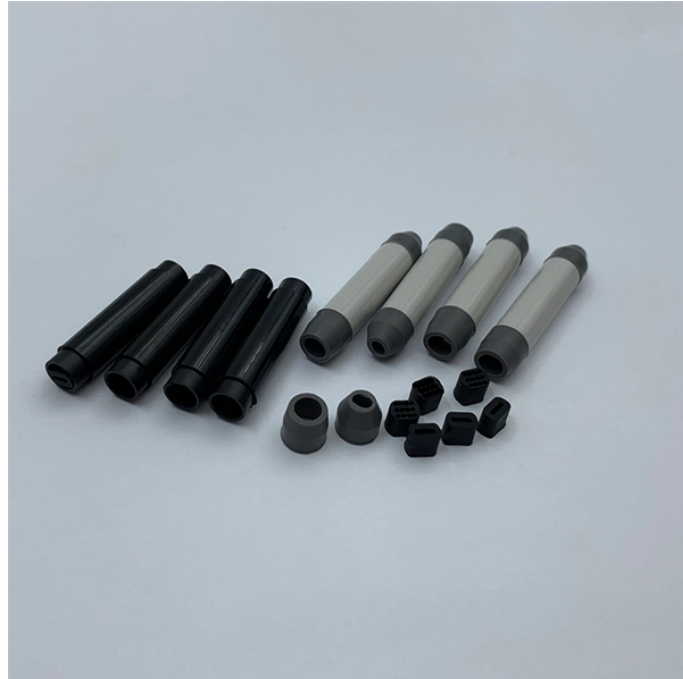

Where can I find the cheapest electrical distribution boxes