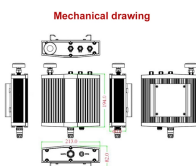

Today, The Home Depot is celebrating the opening of the third of its three new Direct Fulfillment Centers (DFCs) as part of its interconnected retail strategy, extending the aisle of products available to ...