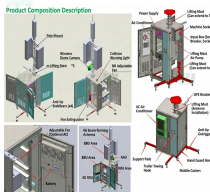

Where is the output interface of the distribution box

Overview

The output of the Main MCB is to be connected to the input of the RCCB and the output of the RCCB is to be connected to the output MCBs. A distribution board or distribution box is where the main power supply is distributed to multiple loads. And all the switching and protective devices are installed in the distribution box. Electricity is carried from the transmission system to individual consumers.

Learn about the internal structure of a distribution box, its components, functions, and key types. Understand its role in electrical systems and safety.

Understanding its significance, this article covers what a distribution box is, how it functions, its structure, the various types available, and how it differs from other electrical boxes like ...

Simply put, a power distribution box acts as the central hub for routing energy from an incoming service line — typically supplied by a transformer or substation — to individual branch circuits.

LoRa handheld portable base station

Output is used to refer to the amount of something that a person or thing produces. Government statistics show the largest drop in industrial output for ten years.

Connect the phase and neutral wires from the input power supply to the input of the Main MCB. Connect the output of the Main MCB to the input of the RCCB. If you use a DP MCB for output ...