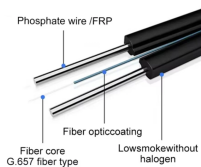

Selecting the correct cable tray type is not arbitrary—it depends on a combination of cable characteristics, environmental conditions, and installation requirements.