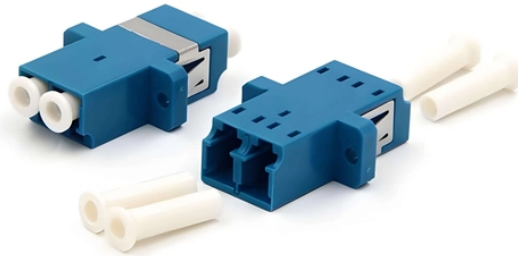

Which Australian smart PDU is the best