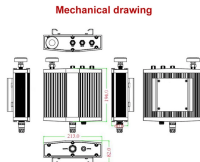

You can reduce clutter and upgrade your existing system when you purchase PDUs at 4Cabling. What's more, don't hesitate to contact us if you need help choosing which PDU would best fit your current ...