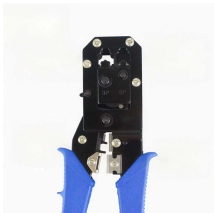

Learning Toolbox Viewer lets users create and share interactive, multimedia stacks for events and education, enhancing engagement and collaboration.

A cable tray can be referred to as the bridge that allows safe transport of wires through open spans and offers protection to the cables against overheating.

Ladder Cable Tray
Solid-Bottom Cable Tray
Wire Mesh Cable Tray
Trough Cable Tray
Channel Cable Tray
Perforated Cable Tray
Single Rail Cable Tray
These trays are moderately ventilated and have cable support. They come in metallic and non-metallic types and are available in all manner of standard widths. These trays are used for moderate heat-generating activities with a short to medium support span of 0.3, 3, and 6 meters. See more on [harborenergysolutions](#) Published: Apr 15, 2021 Phone: (253) 579-4473 Location: 1400 Autumn Creek Dr, Edmond, 73003, OK.
`.sb_doct_txt {color:#4007a2;font-size:11px;line-height:21px;margin-right:3px;vertical-align:super}.b_dark`
`.sb_doct_txt {color:#82c7ff}` Occupational Safety and Health Administration