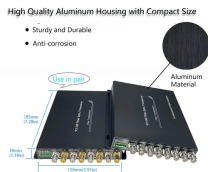

Wiring cabinets and hubs

Wiring cabinets and hubs

Simplify Your Connectivity Hub with Steren Structured Media Enclosure Accessories - The Ultimate Solution for Structured Wiring, Media Cabinet, and FastHome Surface Mount Enclosure in a 19" ...