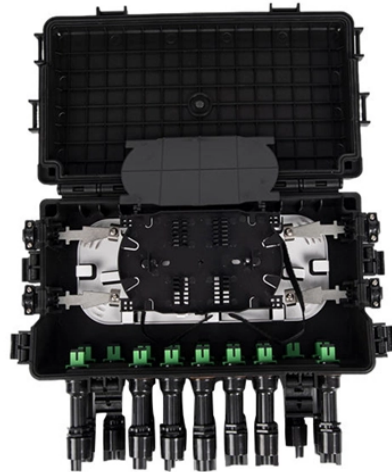

Wiring of patch panel and pricing