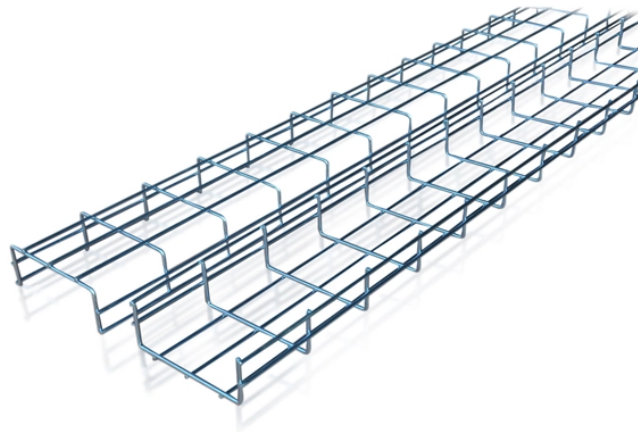

Zhanye Double-Layer Distribution Box

Zhanye Double-Layer Distribution Box

Zenhe Foundation Double-layer Door Distribution Box Rainproof Box, Outdoor Monitoring Box,

Zhanye M2 Series 21 Digits 24 Digits Strong Distribution Box Plastic Surface Iron Bottom Leakage Air Switch Junction Box Electric Control Box Switch Box Album Variations From \square 49.99 Log in for ...

Product Description Brand: Zhanye Model: K1 Material: Iron Bottom Plastic Surface Place Of Origin: Mainland China Province: Guangdong Province City City: Foshan City Applicable Object: Indoor

Zhanye's concealed mount power distribution box is constructed from durable cold-rolled steel, providing a robust and long-lasting foundation for your indoor electrical wiring. It supports 10 circuits with 12 ...

Handsome-Looking Distribution Box for Home Use, Strong Current Box with 14 Circuits, 16 Circuits, Empty Switch Box, 14-16 Position Concealed Air Switch Box $\yen153.9$

Time of shipment: expected to arrive within 15 days. Buy 卩 Zhanye brand 2 34-bit distribution box iron bottom circuit breaker box wiring box surface-mounted online today!