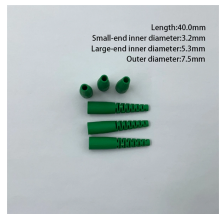

Holding 15% of global copper deposits and over 50% of cobalt reserves, with grades far surpassing China's own resources, the Democratic Republic of Congo's underdeveloped copper-cobalt belt is a ...