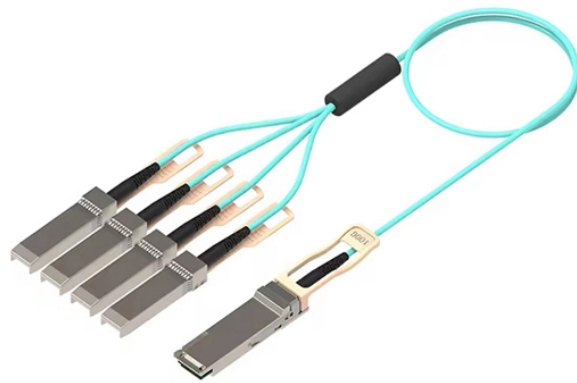

Zhongzhan Fireproof Cable Tray Wholesale

Zhongzhan Fireproof Cable Tray Wholesale

Liaocheng Zhongli Electric Equipment Co., Ltd. is a leading cable tray manufacturer in China, boasting a modern production base covering 20,000 square meters and employing over 100 skilled workers. It ...

Learn how to calculate $2 + 5$ and understand arithmetic properties with exercises, explanations, and practice quizzes. The result of $2 + 5$ is 7. This is because addition combines two values into a single ...