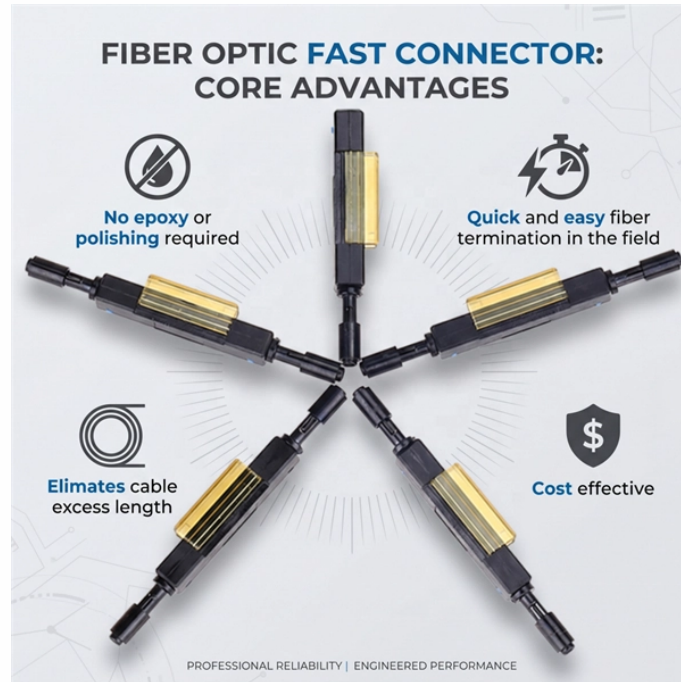

Zimbabwe 24-port industrial switch

Zimbabwe 24-port industrial switch

The eGP System is a secure web-based application managed by the Procurement Regulatory Authority of Zimbabwe (PRAZ) to enable all public bodies and suppliers to electronically conduct public ...

The Tenda TEF1226P is a 24-port PoE (Power over Ethernet) web smart switch for small-to-medium businesses, providing data and power to up to 24 devices like IP cameras and access points via ...

Explore Zimbabwe's rich history, diverse culture, and stunning landscapes, revealing a nation of resilience and potential in Southeast Africa.

The Tenda TEF1226P is a 24-port PoE (Power over Ethernet) web smart switch ...

Zimbabwe is a landlocked southern African nation of over 17 million people, with its capital Harare and second city Bulawayo serving as the country's political and economic centres.