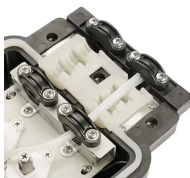

According to forum posts, travelers have several itinerary options for safaris in Zimbabwe. One suggested itinerary includes visiting Matopos, Hwange, Chobe, and Victoria Falls.