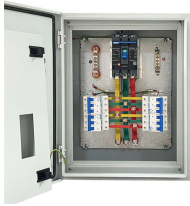

With our manufacturing expertise, we have even gained recognition as one of the reputed Cable Tray Manufacturers in Zimbabwe. Supported by skilled professionals, we are capable of manufacture ...